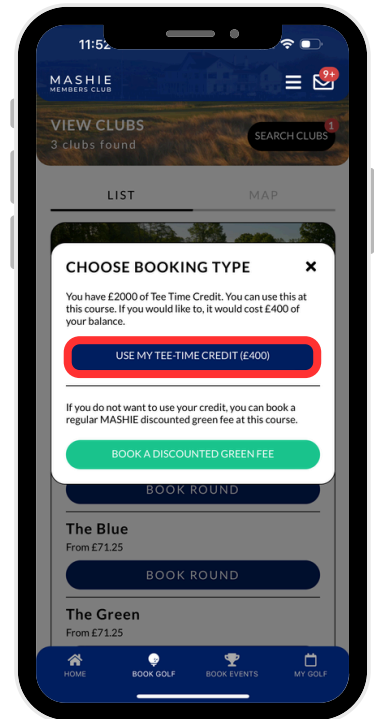

Included in the membership is a Tee Time Credit Balance that can be used to book a tee time for up to four people. Tee Times, utilising your balance can be requested via the App \*subject to availability.

# BOOKING USING TEE TIME CREDIT

To book a TEE TIME using TEE TIME CREDIT;

- 1) Click **VIEW CLUBS** under **TEE TIME CREDIT** balance on the **HOME SCREEN**  
*Here you will find a list of Venues where you can use your Tee Time Credit*

1) View Clubs

2) Select your Venue

3) Use Tee-Time Credit

4) Choose Date & Time

5) Up to 4 Players

6) Request Booking