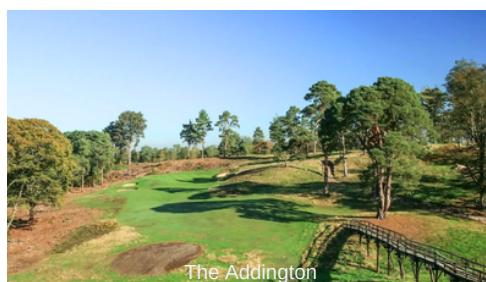

MASHIE
MEMBERS CLUB

Frilford Heath Golf Club

'LINKS' MEMBERSHIP - TEE TIME CREDIT

£600 of Tee Time Credit is included in your annual MASHIE 'Links' Membership. Utilise at a growing list of premium venues & enjoy with friends, family or clients.

Purchase Your
Links Membership

Recieve £600
Tee Time Credit

Download & Book
on the Mashie App

The following available venues are available to book via the Mashie App using your credit;

VENUE	AVAILABILITY	VALUE
THE ADDINGTON	Weekdays	£700
FRILFORD HEATH	Weekdays & Weekend PM	£400
THE SHIRE LONDON	Weekdays & Weekend PM	£400
THE INSPIRATION CLUB	Weekdays	£300
THE MANOR HOUSE	Weekdays & Weekend PM	£300
THE BELFRY PGA	Weekdays	£300
THE BELFRY DERBY	Weekdays	£200
CLEEVE HILL	Weekdays & Weekend PM	£100

Example A

1 @ Frilford Heath (£400)
2 @ Cleeve Hill (£200)
Total - £600

Example B

1 @ The Inspiration Club (£300)
1 @ The Belfry Derby (£200)
1 @ Cleeve Hill (£100)
Total - £600

Example C

1 @ The Belfry PGA (£300)
1 @ The Manor House (£300)
Total - £600

Example D

1 @ The Inspiration Club
1 @ The Belfry Derby
2 @ Cleeve Hill
Total - £600

*Tee Times must be booked within the 12-month membership period
*Booking Window for Tee Times is 4 Weeks subject to availability
*Tee Time Credit does not roll over on renewal of annual membership

[Click Here](#) to Purchase your Links Membership Today

contactus@mashiegolf.co.uk - 01285 720111